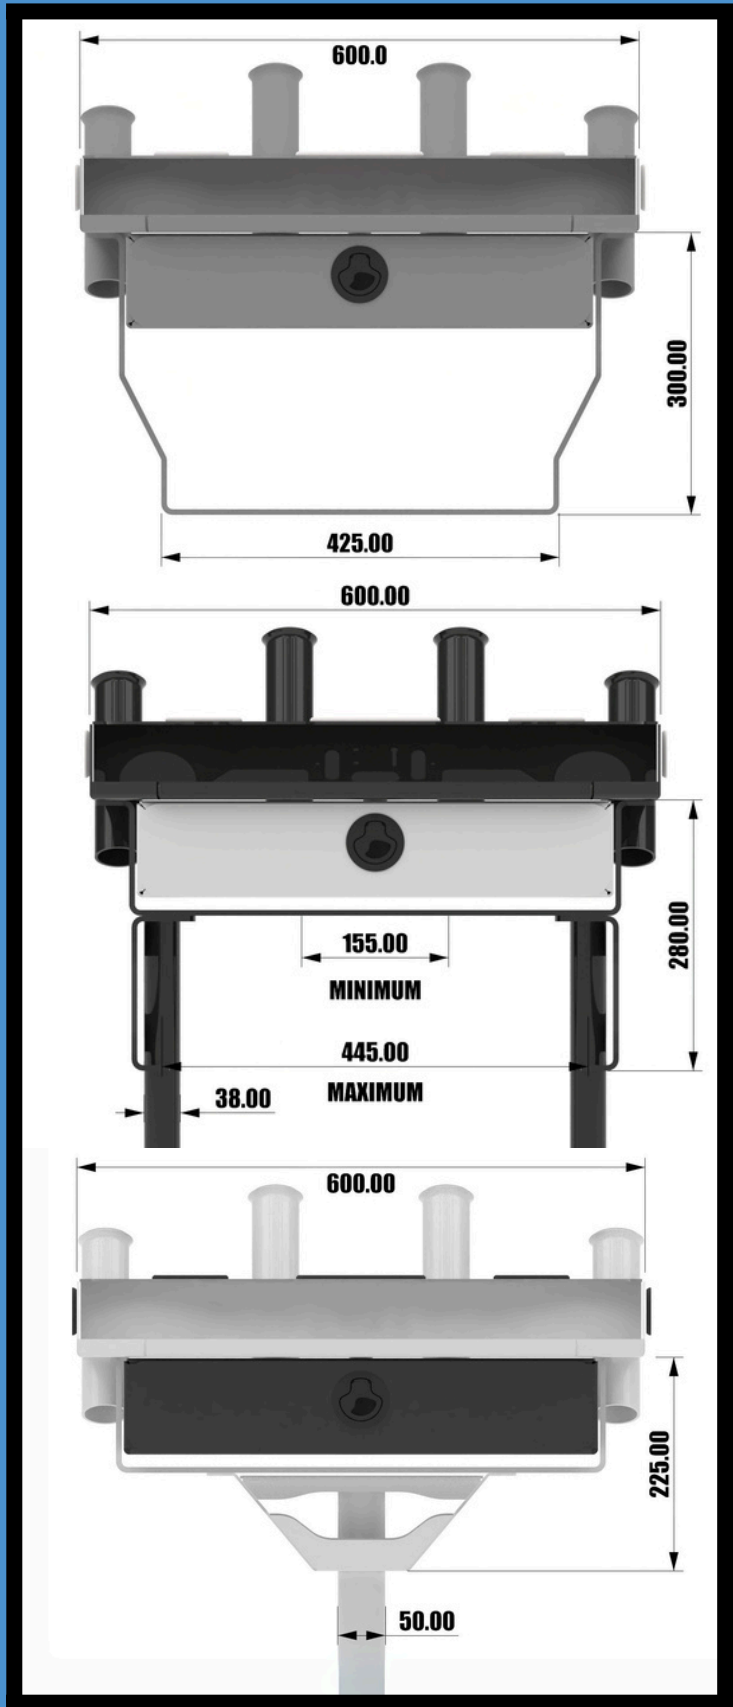

# PRODUCT FEATURES

60 AND 75CM OPTIONS

DRAWER ADD ON OPTION

ADJUSTABLE FLAT AND POST MOUNT OPTIONS

25MM REAR DRAIN TUBE

BLACK OR WHITE MARINE CUTTING BOARD

4X ROD HOLDERS

MARINE GRADE ALUMINIUM

# 60CM DIMENSIONS

# 75CM DIMENSIONS